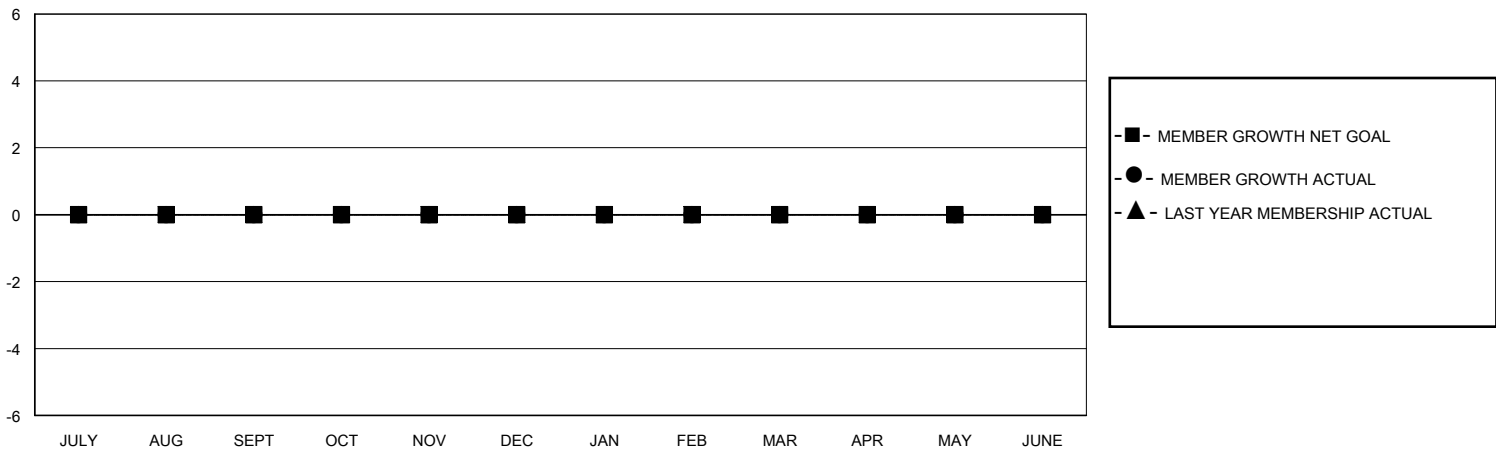

MONTHLY MEMBERSHIP PROGRESS REPORT

District 123

Results as of: 4/30/2024

GMT:

LOCATION RUSSIAN FEDERATION

GMT CA

Clubs				Members			
RESULTS FOR 2023-2024				RESULTS FOR 2023-2024			
QUARTER	NEW CLUB GOAL	NEW CLUBS	DROPPED CLUBS	QUARTER	MEMBER GROWTH NET GOAL	MEMBER GROWTH ACTUAL	DROPPED MEMBERS ACTUAL (including transfers)
JULY/AUG/SEPT	0	0	0	JULY/AUG/SEPT	0	0	0
OCT/NOV/DEC	0	0	0	OCT/NOV/DEC	0	0	0
JAN/FEB/MAR	0	0	0	JAN/FEB/MAR	0	0	0
APR/MAY/JUNE	0	0	0	APR/MAY/JUNE	0	0	0

GOALS AND ACTUAL NEW CLUBS CUMULATIVE

GOALS AND ACTUAL MEMBERS CUMULATIVE

DROPPED CLUBS: 0	0 CLUBS OF 0 ADDED 1 OR MORE NEW MEMBERS	GENDER DISTRIBUTION MALE 0 (0.00%) FEMALE 0 (0.00%)
DROPPED MEMBERS DECEASED 0 CLUB CANCELLED 0 OTHER 0 TOTAL 0	CLICK HERE FOR CUMULATIVE MEMBERSHIP DATA	TOTAL FAMILY UNIT MEMBERS 0 FAMILY MEMBERS PAYING HALF DUES 0